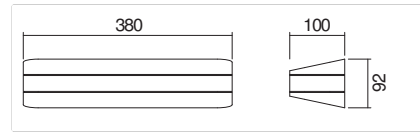

# atelier sedap / LIGHTING

3140 / TROCADERO 30

Design Fabrice BERRUX

**Weight**

2.5 Kg

**Orientation**

High strength plaster wall lamp.

Direct/indirect LED lighting with lower satin PMMA diffusor.